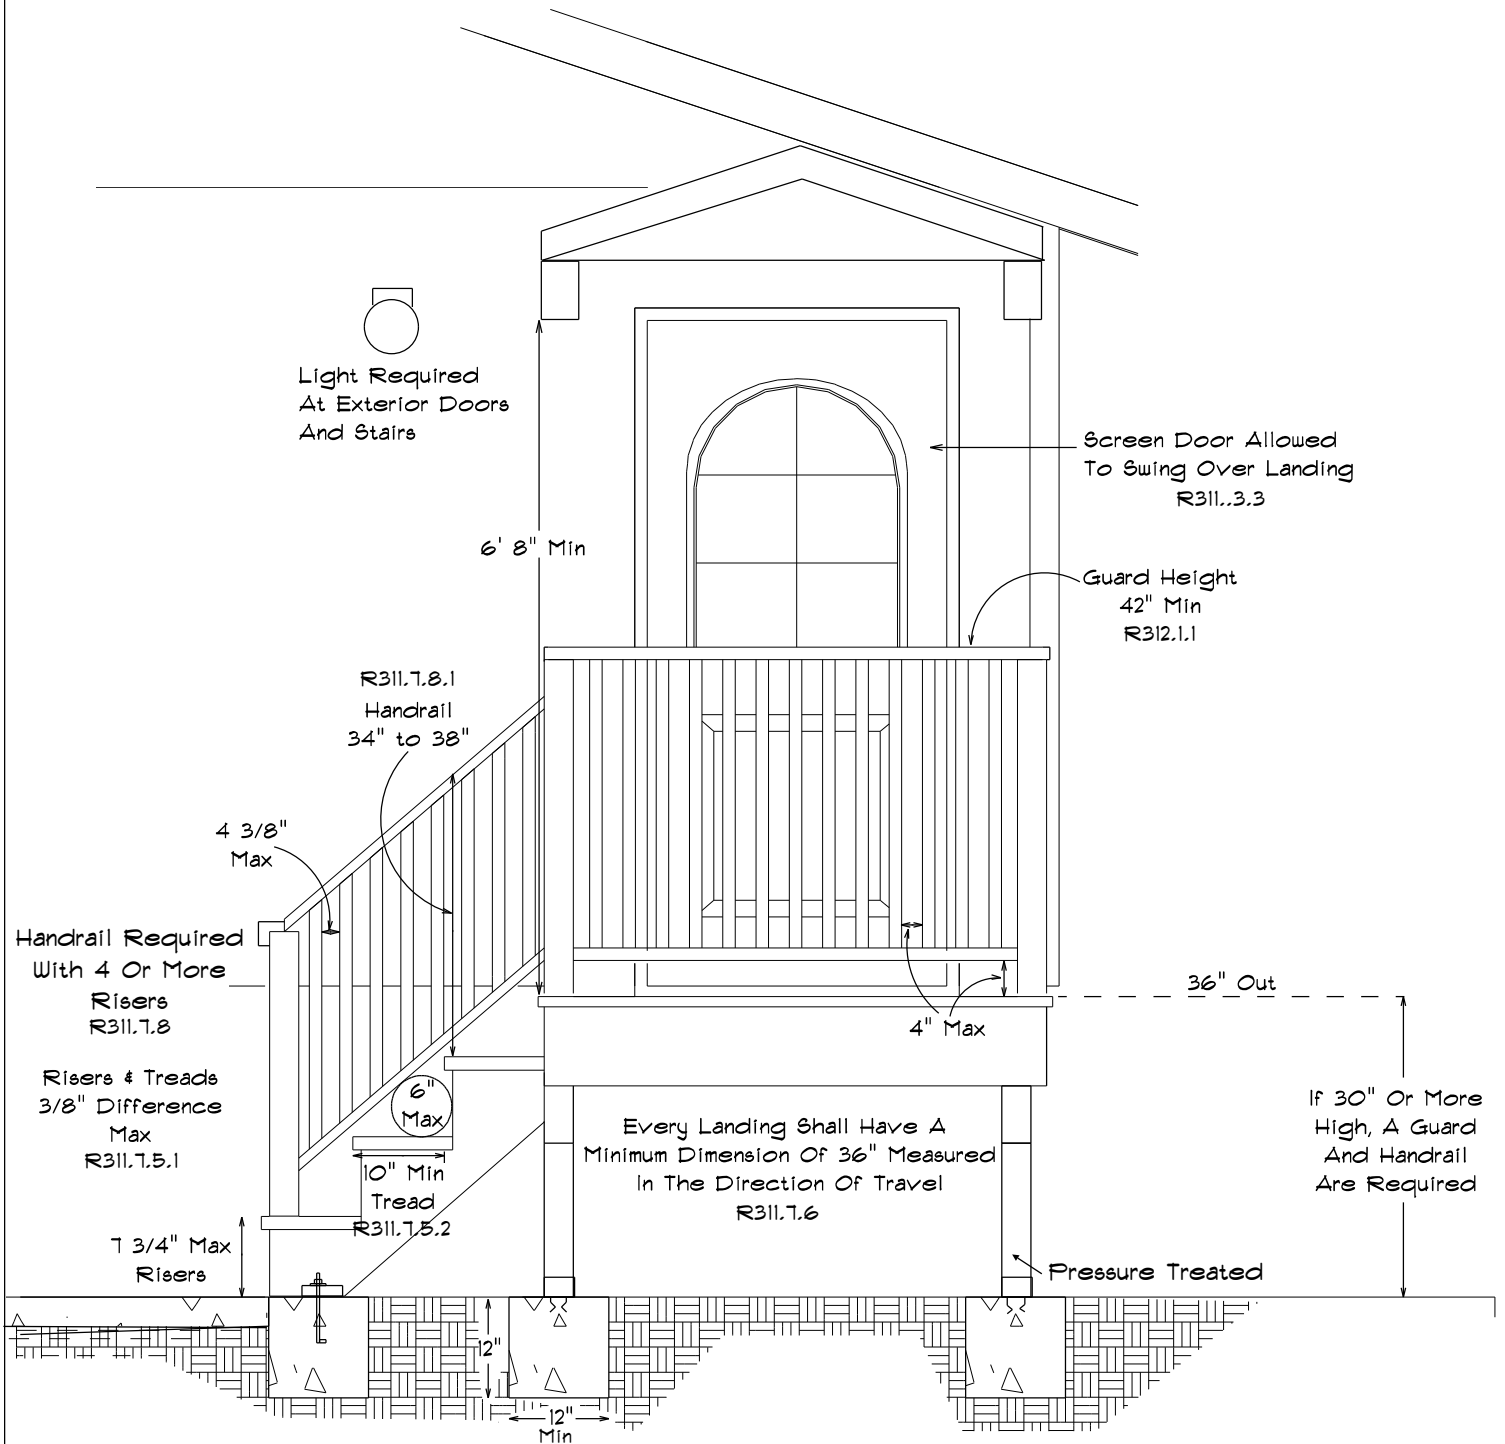

COUNTY OF DEL NORTE
Community Development Department
Building Inspection Division

(707) 464-7253

CRC Section R311 & R312
Means Of Egress

Del Norte County Building Department (707) 464-7253
www.co.del-norte.ca.us/departments/community-development-department